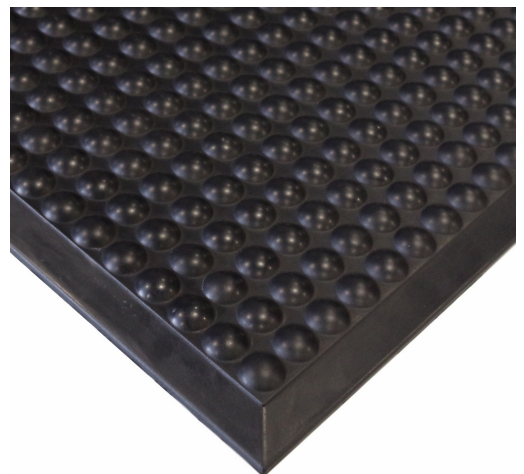

journeyman

ANTI-FATIGUE MATTING

MEDIUM DUTY

Journeyman is a light weight, chemical-resistant matting with ribbed backing. The bubble top surface enhances micro-muscle movements for superior anti-fatigue benefits.

PERFECT FOR

LABS
FOOD PREP AREAS
WORK BENCHES

sizes

2 ft. x 3 ft.

face style	Domed bubble top
edging	Integrated
total weight	1.59 kg (3.5 lbs)
thickness	14 mm (9/16 in)
colour	Black
warranty	1 year
construction	Polyurethane foam
surface	Solid top